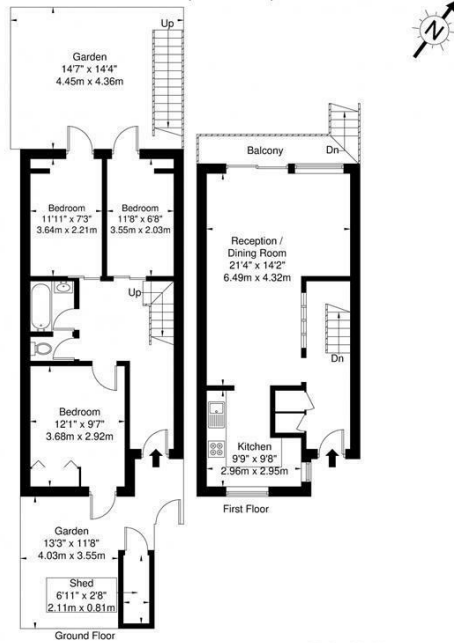

Rowley Way NW8 0SW

Approx. Gross Internal Area = 83 sq m / 893 sq ft
Shed = 1.7 sq m / 18 sq ft
Total = 84.7 sq m / 911 sq ft

Ref

Copyright **BLEU PLAN**